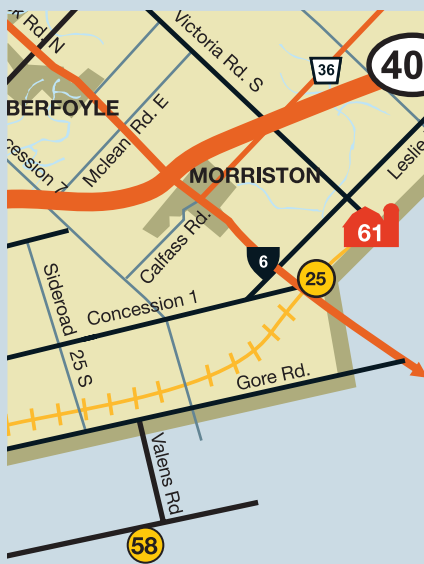

Last call to advertisers!

Guelph Wellington
local food map

taste·real™

FROM THE GROUND UP

GUELPH WELLINGTON LOCAL FOOD

The new brand for local food in our region.

2011 Local Food Map Quick Facts:

- guaranteed distribution of 40,000 in-print copies
- rotation of your ad on guelphwellingtonlocalfood.ca
- **user demographic:** varied, however often families and individuals who are environmentally conscious with an interest in travel, healthy living and supporting local businesses.
- **Street date:** May 27 2011 (in circulation until May 2012)

Sizes & Rates 2011

1	2" x 2"	$375.00
2	1.5" x 3"	$425.00
3	3" x 3"	$510.00
4	3.5" x 3" (back cover)	$700.00

What's new in 2011?

- Cleaned up/simplified look for the map & directory listing
- great new colour scheme & illustrations
- more added value to our advertisers

1

SAMPLE FARM

FARM STORE J-6

"Fresh Air" Pastured Meat and Poultry
Tamworth pork, Jacob sheep, goats, Heritage and Standard turkeys, guinea fowl, pheasants, geese, Pekin duck, muscovy,

Marcia and John Stevers
6089 4th Line, Rockwood N0B 2K0
519-787-1973 Cell: 519-400-2005
Call before visiting

youremails@hotmail.com
www.yourwebsite.com

Seasonal
Mon-Thurs: 2pm-4pm
Fri: 2pm-6pm
Sat: 4pm-6pm

GPS:
43.547858,-
80.249557

See our ad on reverse side!

Go to our website for package offers and details

TRAVELLING TO GUELPH?
NOW YOU CAN STAY WITH A FRIEND.

DELTA
HOTEL AND CONFERENCE CENTRE

50 Stone Road West, Guelph, ON N1G 0A9 1-866-520-4552
www.deltaguelph.com

Sample 2x2" ad

* final design may vary slightly from above

FREE to all map advertisers: Rotation of your ad on our high traffic website
www.guelphwellingtonlocalfood.ca

Advertise your business in our region's most sought after guide to source local food!

Don't miss out!

Deadline for space reservation: Monday April 18, 2011

Deadline for finished ad and payment: Monday April 28, 2011

For more information or to book your ad spot, contact Guelph Wellington Local Food **519-821-6638 x335** or info@guelphwellingtonlocalfood.ca

* Ads must be submitted as a high res .pdf or .eps format. Or call us to have one designed for you.